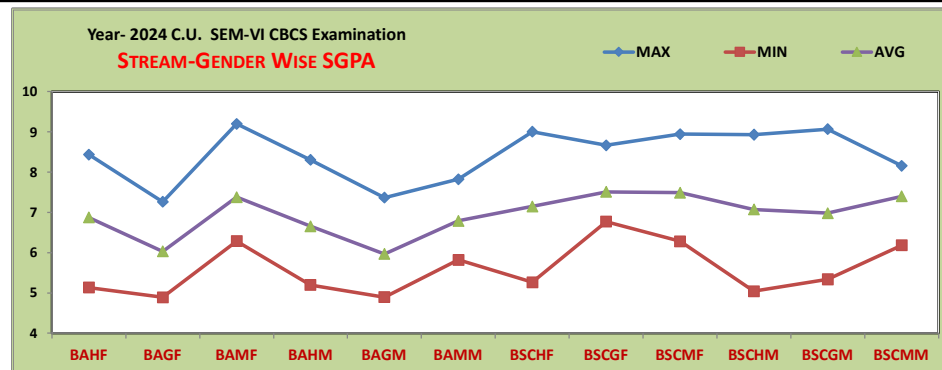

C.U. FINAL EXAMINATION 2024, SEM-VI CBCS

Details Study

All Students Appeared For SEM-VI, 2024 CCF

No. Of Students Appeared	1737	79.00%
No. Of Students Passed	1369	

Exam Statistics

STREAM	No Of Student Appeared	No Of Student Passed	% Passed
BAHF	393	339	86.00
BAGF	121	82	68.00
BAMF	31	26	84.00
BAHM	223	178	80.00
BAGM	165	100	61.00
BAMM	14	12	86.00
BSCHF	278	231	83.00
BSCGF	26	22	85.00
BSCMF	16	16	100.00
BSCHM	381	292	77.00
BSCGM	63	50	79.00
BSCMM	26	21	81.00

STREAM/GENDER WISE SGPA

STREAM	SGPA		
	MAX	MIN	AVG
BAHF	8.434	5.135	6.873
BAGF	7.261	4.891	6.031
BAMF	9.195	6.284	7.376
BAHM	8.303	5.196	6.656
BAGM	7.368	4.893	5.967
BAMM	7.826	5.819	6.785
BSCHF	9.002	5.266	7.146
BSCGF	8.666	6.769	7.507
BSCMF	8.944	6.278	7.491
BSCHM	8.931	5.043	7.071
BSCGM	9.066	5.339	6.981
BSCMM	8.153	6.18	7.399