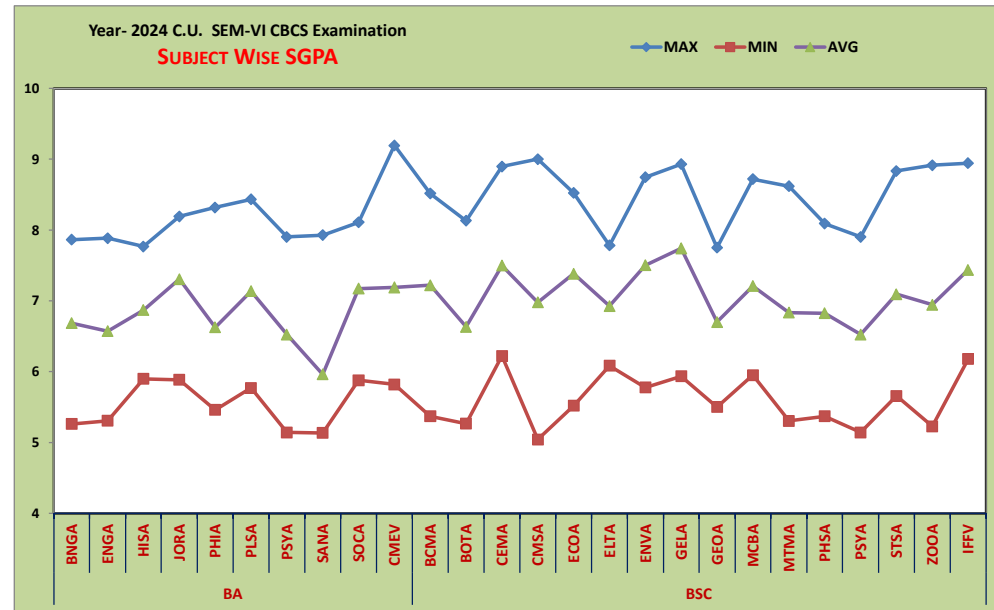

C.U. FINAL EXAMINATION 2024, SEM-VI CBCS

Details Study

All Students Appeared For SEM-VI, 2024 CCF

No. Of Students Appeared	1737	79.00%
No. Of Students Passed	1369	

Exam Statistics

STREAM	No Of Student Appeared	No Of Student Passed	% Passed
BAHF	393	339	86.00
BAGF	121	82	68.00
BAMF	31	26	84.00
BAHM	223	178	80.00
BAGM	165	100	61.00
BAMM	14	12	86.00
BSCHF	278	231	83.00
BSCGF	26	22	85.00
BSCMF	16	16	100.00
BSCHM	381	292	77.00
BSCGM	63	50	79.00
BSCMM	26	21	81.00

STREAM/GENDER WISE SGPA

STREAM	SGPA		
	MAX	MIN	AVG
BAHF	8.434	5.135	6.873
BAGF	7.261	4.891	6.031
BAMF	9.195	6.284	7.376
BAHM	8.303	5.196	6.656
BAGM	7.368	4.893	5.967
BAMM	7.826	5.819	6.785
BSCHF	9.002	5.266	7.146
BSCGF	8.666	6.769	7.507
BSCMF	8.944	6.278	7.491
BSCHM	8.931	5.043	7.071
BSCGM	9.066	5.339	6.981
BSCMM	8.153	6.18	7.399

C.U. FINAL EXAMINATION 2024,SEM-VI CBCS

Details Study

SUBJECT WISE SGPA					
STREAM	HONOURS SUBJECT	SGPA			Appeared
		MAX	MIN	AVG	
BA	BNGA	7.865	5.262	6.684	75
	ENGA	7.886	5.307	6.572	158
	HISA	7.767	5.901	6.870	58
	JORA	8.191	5.885	7.307	80
	PHIA	8.319	5.463	6.626	31
	PLSA	8.434	5.772	7.135	56
	PSYA	7.905	5.142	6.527	80
	SANA	7.93	5.135	5.962	22
	SOCA	8.109	5.879	7.175	56
	CMEV	9.195	5.819	7.189	45
BSC	BCMA	8.517	5.373	7.220	39
	BOTA	8.133	5.266	6.634	25
	CEMA	8.897	6.222	7.500	44
	CMSA	9.002	5.043	6.980	47
	ECOA	8.525	5.52	7.383	47
	ELTA	7.782	6.086	6.927	13
	ENVA	8.747	5.776	7.504	23
	GELA	8.931	5.937	7.742	35
	GEOA	7.753	5.502	6.700	70
	MCBA	8.719	5.952	7.211	62
	MTMA	8.62	5.306	6.836	60
	PHSA	8.092	5.371	6.828	51
	PSYA	7.905	5.142	6.527	80
	STSA	8.833	5.659	7.095	72
	ZOOA	8.916	5.227	6.946	71
	IFFV	8.944	6.18	7.439	42