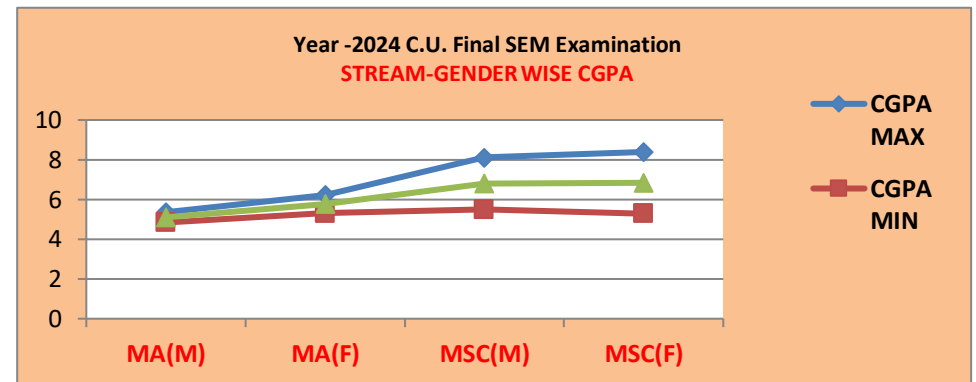

C.U. FINAL EXAMINATION 2024
Analysis of Post Graduate Results

STREAM/GENDER WISE CGPA			
STREAM	CGPA		
	MAX	MIN	AVG
MA(M)	5.36	4.84	5.100
MA(F)	6.23	5.31	5.770
MSC(M)	8.12	5.5	6.810
MSC(F)	8.39	5.29	6.840