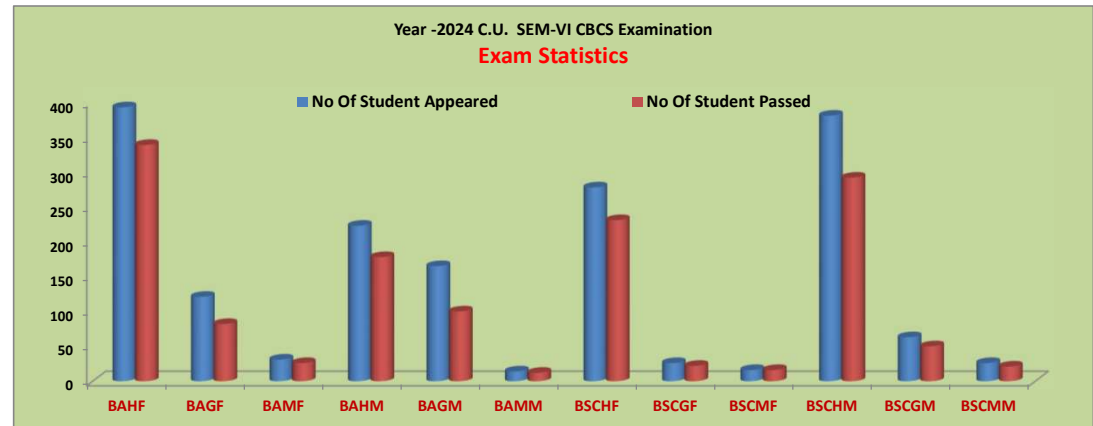

C.U. FINAL EXAMINATION 2024, SEM-VI CBCS

Details Study

All Students Appeared For SEM-VI, 2024 CCF

No. Of Students Appeared	1737	79.00%
No. Of Students Passed	1369	

Exam Statistics

STREAM	No Of Student Appeared	No Of Student Passed	% Passed
BAHF	393	339	86.00
BAGF	121	82	68.00
BAMF	31	26	84.00
BAHM	223	178	80.00
BAGM	165	100	61.00
BAMM	14	12	86.00
BSCHF	278	231	83.00
BSCGF	26	22	85.00
BSCMF	16	16	100.00
BSCHM	381	292	77.00
BSCGM	63	50	79.00
BSCMM	26	21	81.00

STREAM/GENDER WISE SGPA

STREAM	SGPA		
	MAX	MIN	AVG
BAHF	8.434	5.135	6.873
BAGF	7.261	4.891	6.031
BAMF	9.195	6.284	7.376
BAHM	8.303	5.196	6.656
BAGM	7.368	4.893	5.967
BAMM	7.826	5.819	6.785
BSCHF	9.002	5.266	7.146
BSCGF	8.666	6.769	7.507
BSCMF	8.944	6.278	7.491
BSCHM	8.931	5.043	7.071
BSCGM	9.066	5.339	6.981
BSCMM	8.153	6.18	7.399