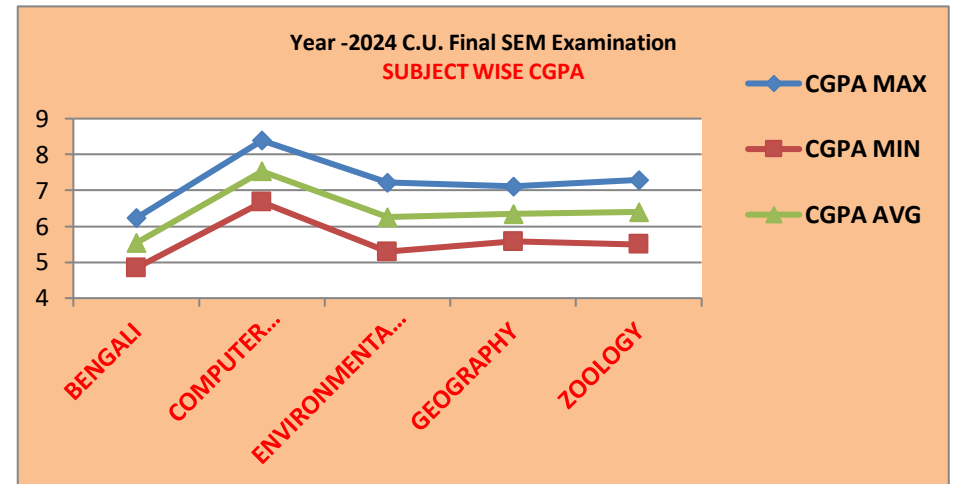

C.U. FINAL EXAMINATION 2024
Analysis of Post Graduate Results

SUBJECT WISE CGPA					
STREAM	SUBJECT	CGPA			Appeared
		MAX	MIN	AVG	
M.A.	BENGALI	6.23	4.84	5.535	33
M.Sc.	COMPUTER SCIENCE	8.39	6.67	7.530	16
M.Sc.	ENVIRONMENTAL SCIENCE	7.22	5.29	6.255	14
M.Sc.	GEOGRAPHY	7.11	5.58	6.345	27
M.Sc.	ZOOLOGY	7.29	5.5	6.395	27